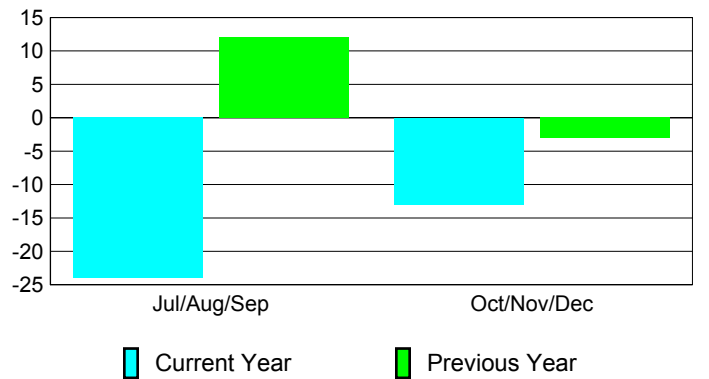

Comparison of Membership Gain/Loss

Current Year Compared to the Previous Year